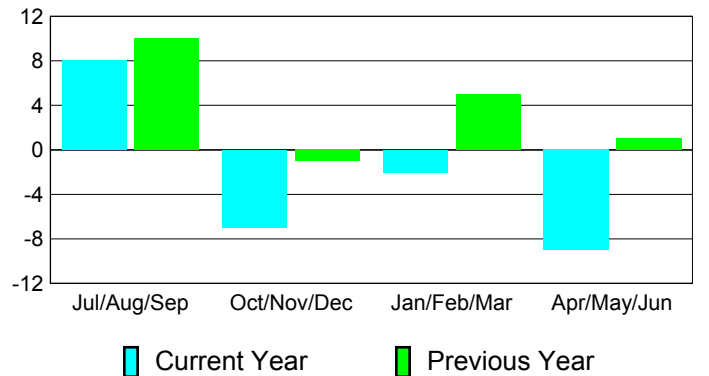

Gender Comparison 2010-2011

Jul/Aug/Sep

Oct/Nov/Dec

Jan/Feb/Mar

Apr/May/Jun

Male

Female