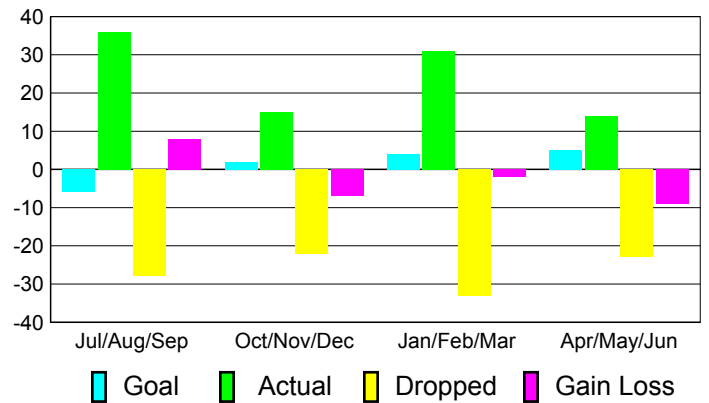

### YTD Status Quo Clubs 2010-2011

Status Quo Clubs Compared to Status Quo Members

## MEMBERSHIP

**Membership Results  
2010-2011**

**Membership  
2009-2010**

Month	Net Memb Goal	Actual New Memb	Actual Dropped Memb	Gain/Loss of Memb	Gain/Loss of Memb
Jul/Aug/Sep	-6	36	-28	8	10
Oct/Nov/Dec	2	15	-22	-7	-1
Jan/Feb/Mar	4	31	-33	-2	5
Apr/May/Jun	5	14	-23	-9	1
<b>Totals</b>	<b>5</b>	<b>96</b>	<b>-106</b>	<b>-10</b>	<b>15</b>

### Membership Results 2010-2011

Goal, New, Dropped, Gain/Loss

### Comparison of Membership Gain/Loss

Current Year Compared to the Previous Year